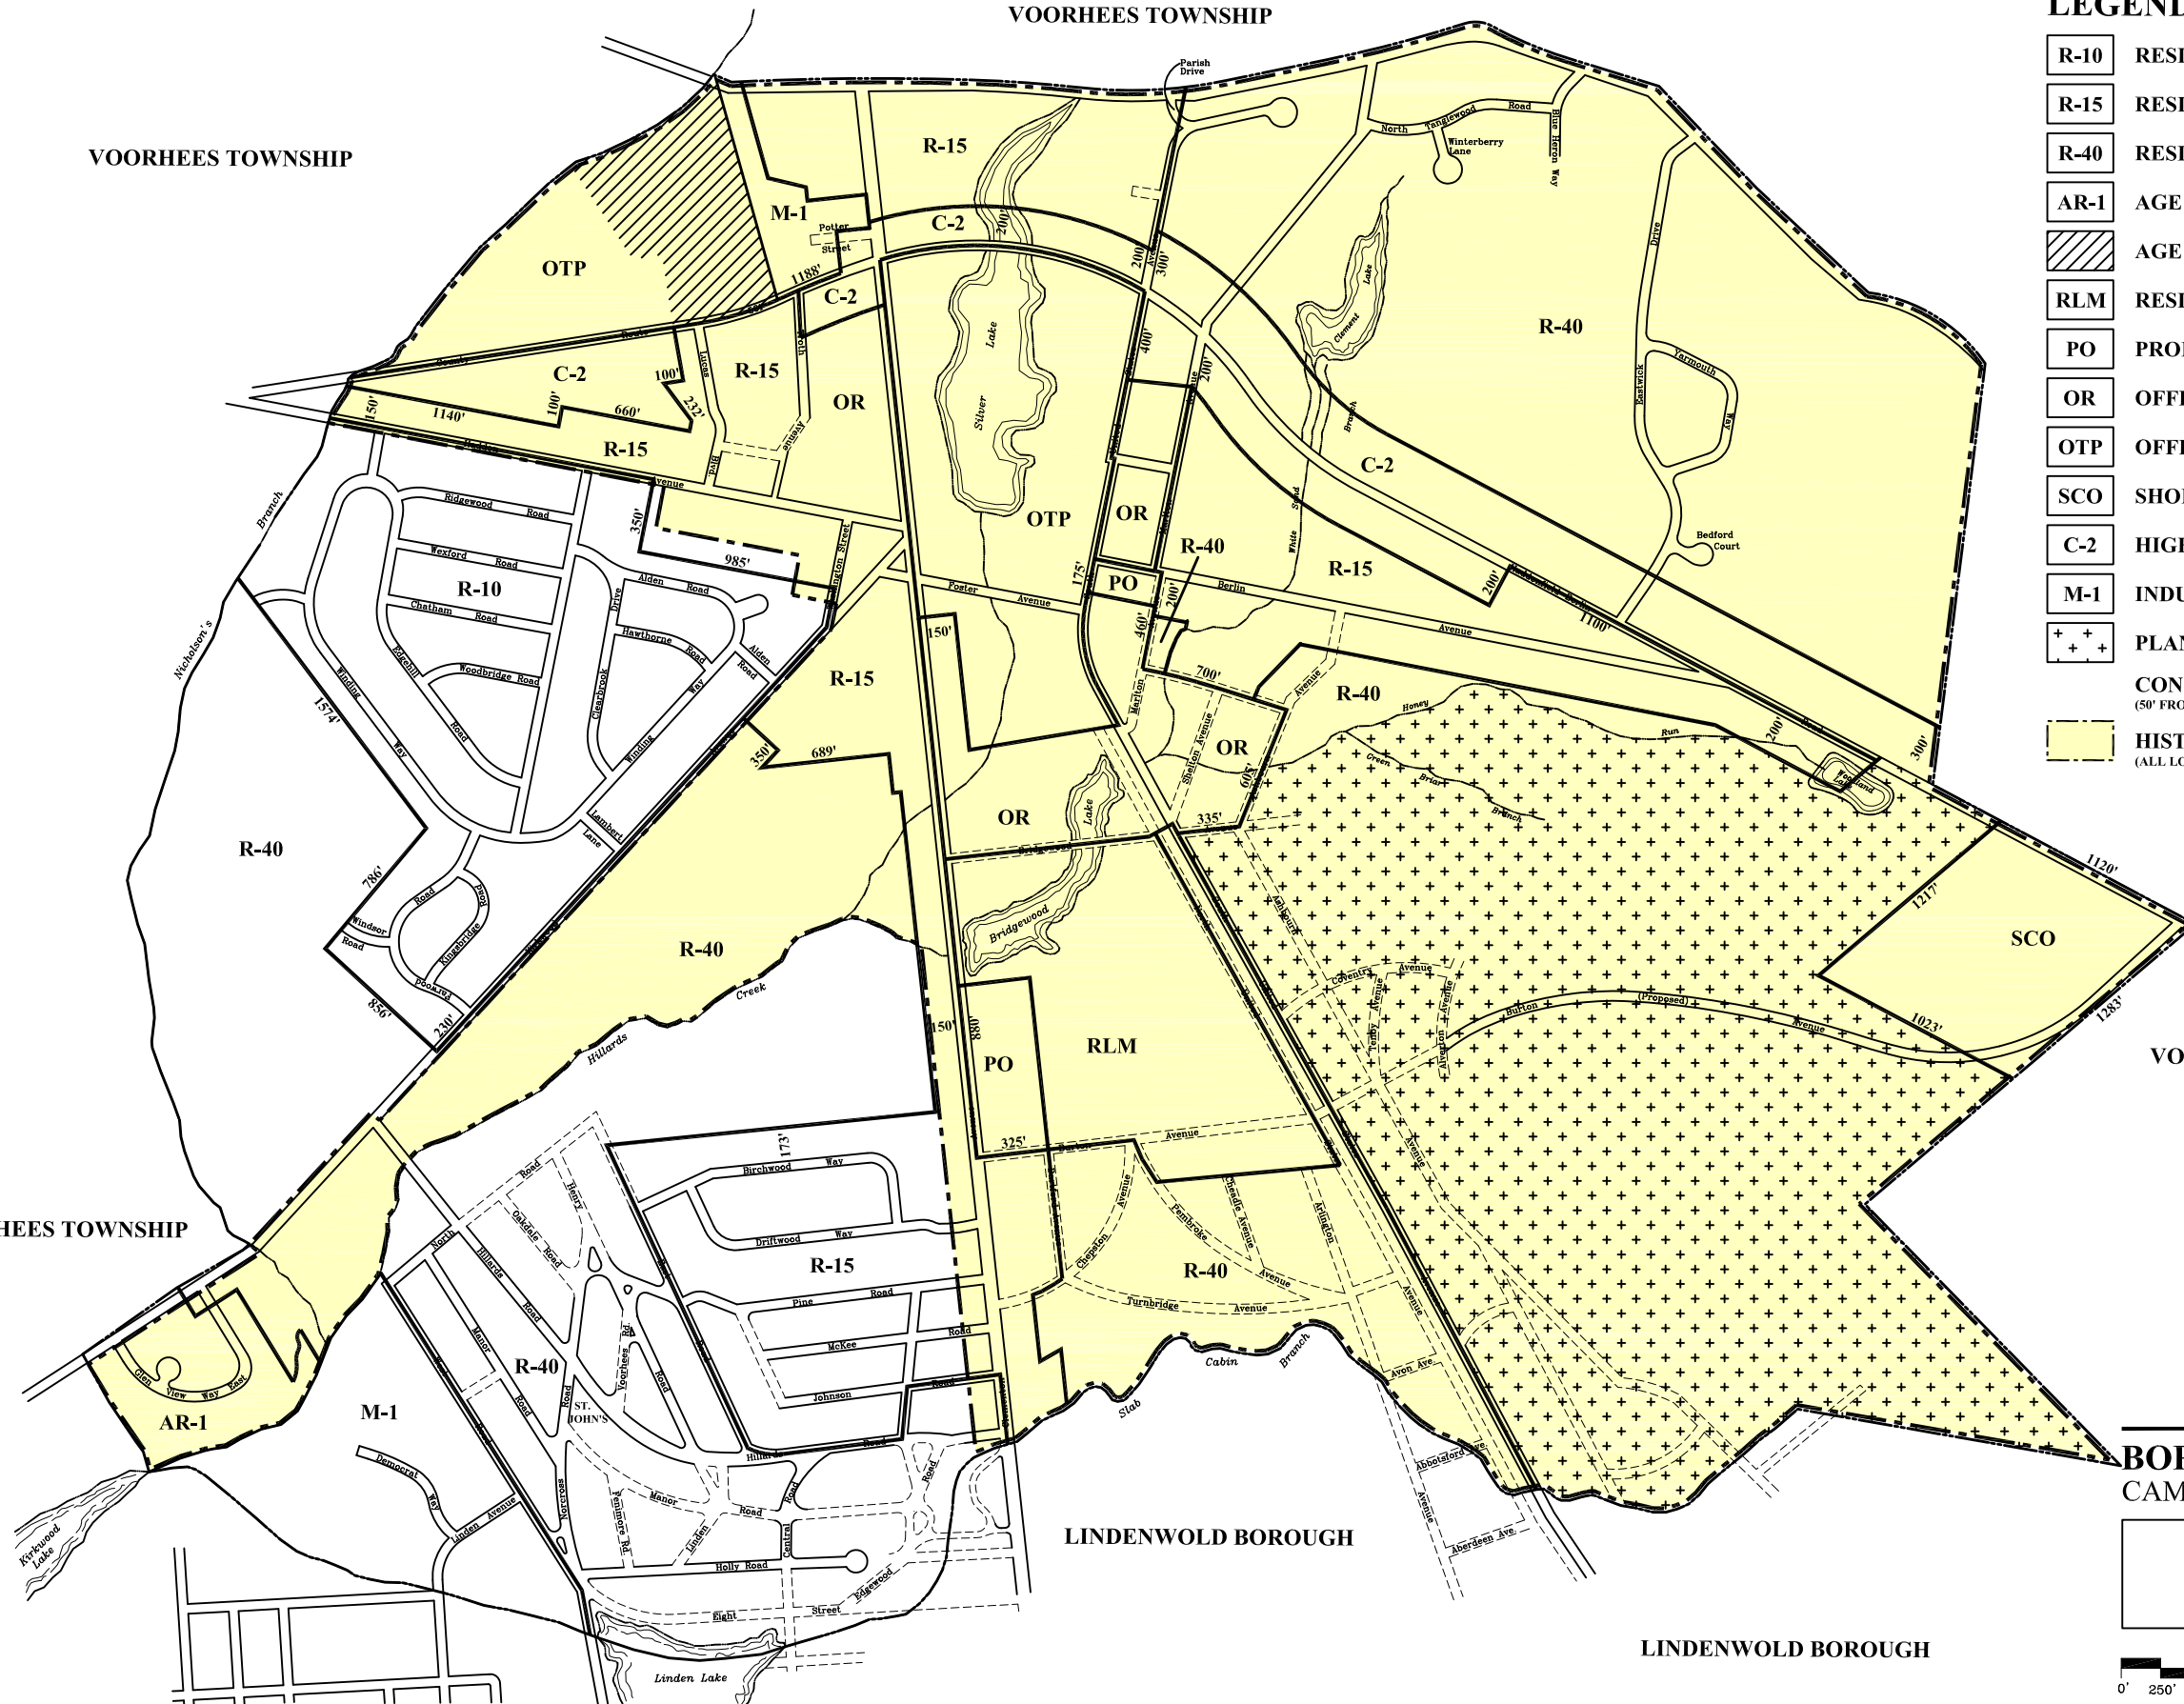

VOORHEES TOWNSHIP

VOORHEES TOWNSHIP

LEGEND

- R-10 RESIDENTIAL 10
- R-15 RESIDENTIAL 15
- R-40 RESIDENTIAL 40
- AR-1 AGE RESTRICTED 1
- AGE RESTRICTED 2 OVERLAY
- RLM RESIDENTIAL LOW & MODERATE
- PO PROFESSIONAL OFFICE
- OR OFFICE RESIDENTIAL
- OTP OFFICE TECHNICAL PARK
- SCO SHOPPING CENTER OFFICE
- C-2 HIGHWAY BUSINESS
- M-1 INDUSTRIAL
- PLANNED UNIT DEVELOPMENT OVERLAY
- CONSERVATION DISTRICT OVERLAY
(50' FROM STATE OPEN WATERS AND WETLANDS)
- HISTORIC DISTRICT
(ALL LOTS FRONTING ON A STREET SO DESIGNATED)

VOORHEES TOWNSHIP

VOORHEES TOWNSHIP

BOROUGH of GIBBSBORO
CAMDEN COUNTY, NEW JERSEY

ZONING
MAP

NORTH
February 2009

CLARKE ♦ CATON ♦ HINTZ

LINDENWOLD BOROUGH

LINDENWOLD BOROUGH